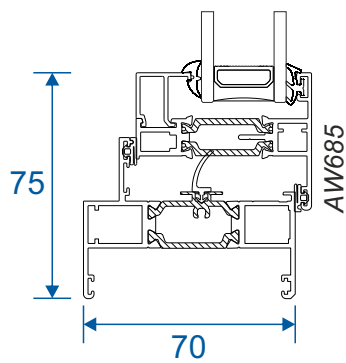

Opening Vents With AW622 Outer Frame