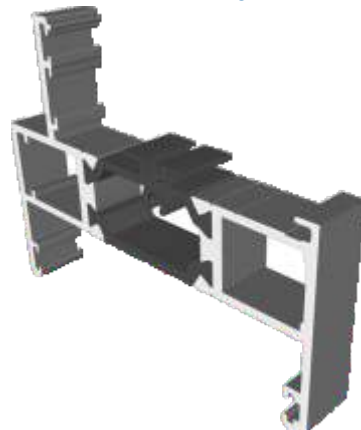

AW622 - 70mm Square Equal Leg