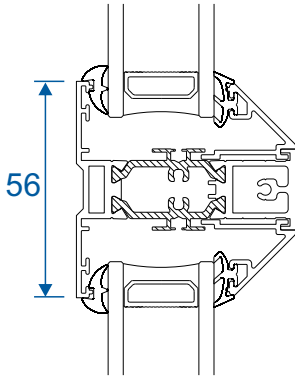

Transom & Mullion Details

Fixed / Fixed - Chamfered

AW513