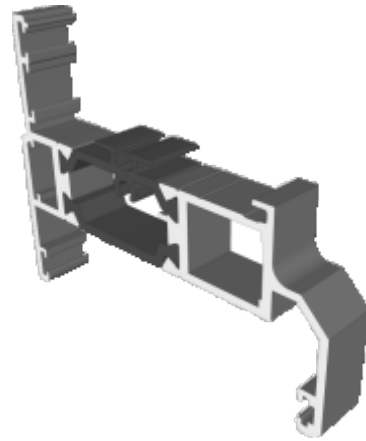

AW601 - 70mm Equal Leg