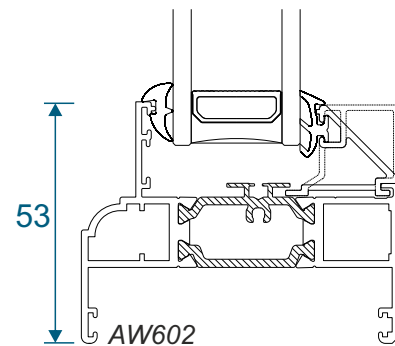

Fixed Lite 70mm Frames