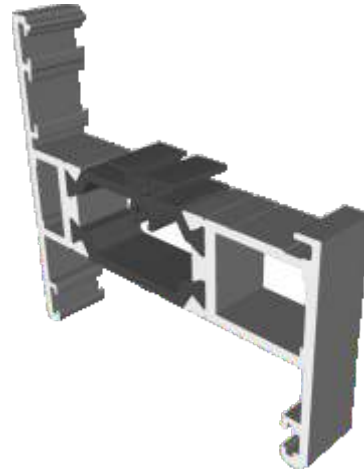

AW605 - 58mm Equal Leg