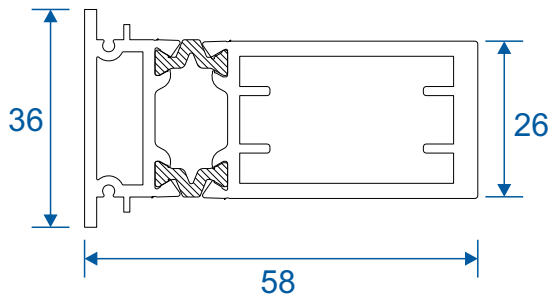

AW706 - 26mm Coupler For 58mm Frame