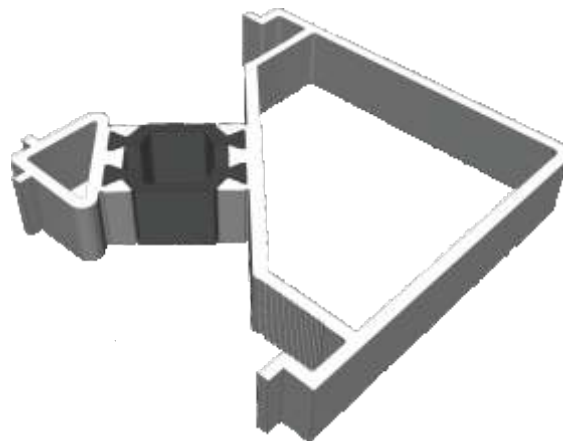

Corner Posts

AW721 - 90 Degree Post For 58mm Frame