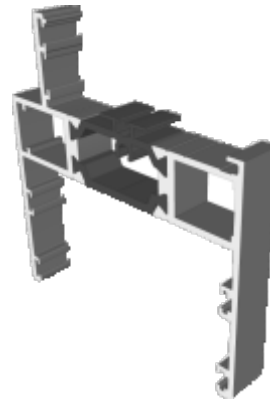

AW623 - 70mm Deep Square Equal Leg