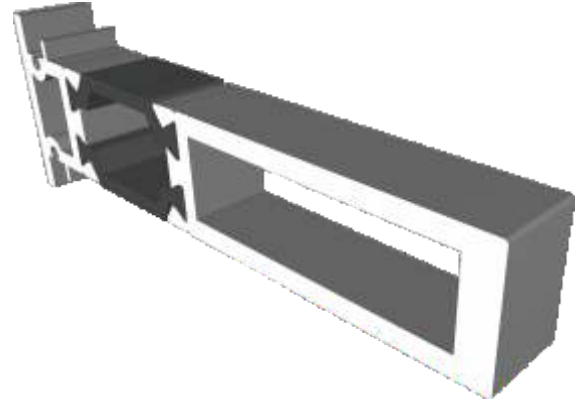

Couplers

AW702 - 15mm Coupler For 70mm Frame