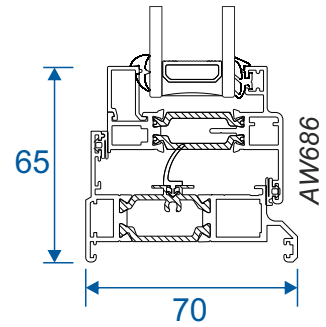

'A' Rated Opening Windows

Opening Vents With AW600 Outer Frame

'A' Rated Windows Glass Specification

'A' Rated configurations using outer frames: AW600, AW603, AW604 with vents AW614, AW685, AW686, AW690 will use:

28mm Unit, Diamant glass, Planitherm Total +, 90% Argon Filled, Swiss V Spacer