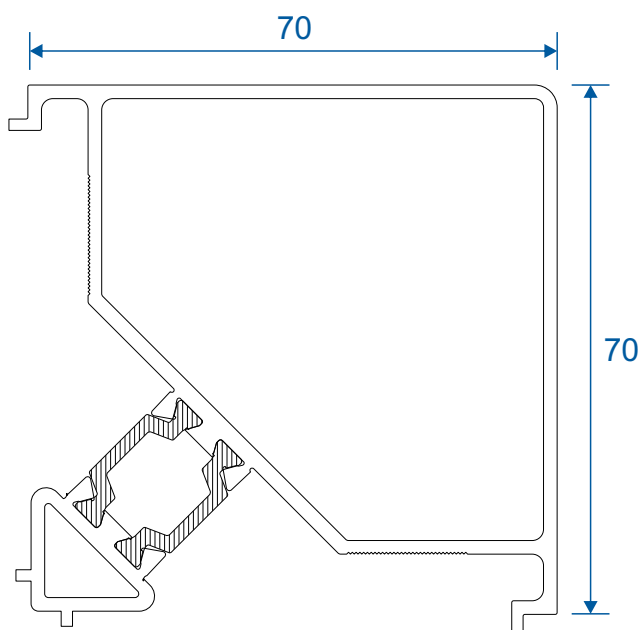

AW720 - 90 Degree Post For 70mm Frame