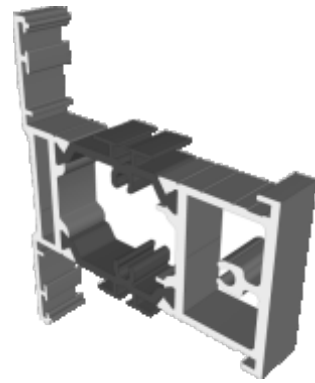

AW633 - 68mm Transom / Mullion