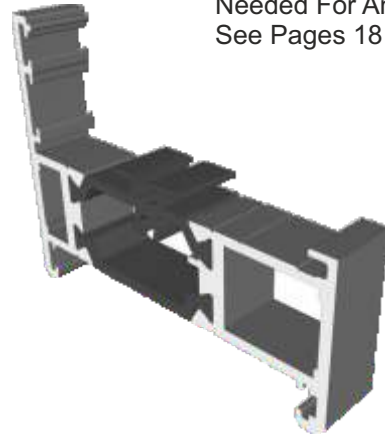

Needed For An 'A' Rated Window
See Pages 18 - 19