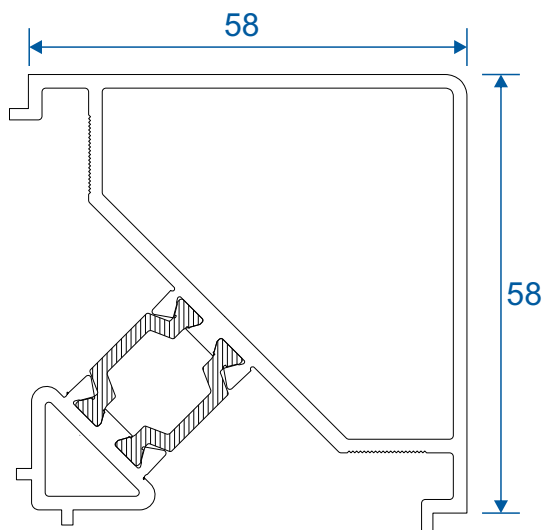

Corner Posts

AW721 - 90 Degree Post For 58mm Frame