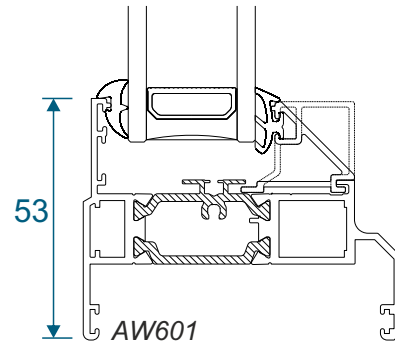

Fixed Lite 70mm Frames