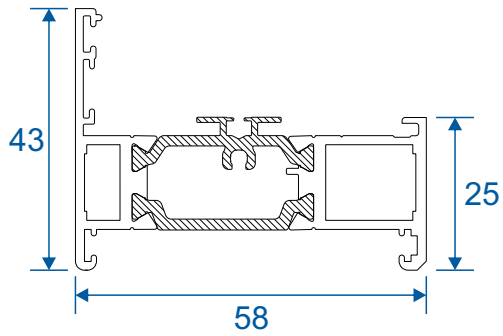

Outer Frames

AW604 - 58mm Slim Equal Leg