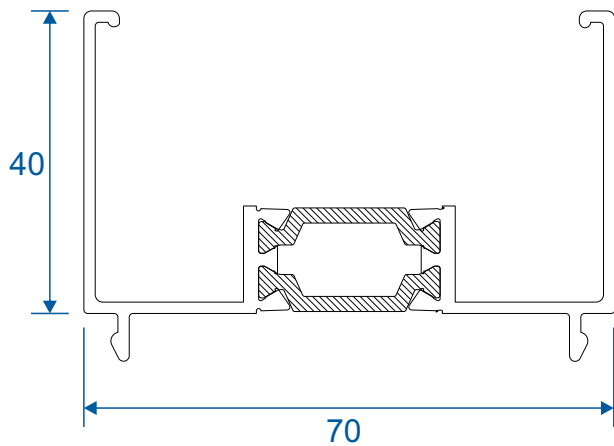

AW728 - 40mm Extension For 70mm Frames