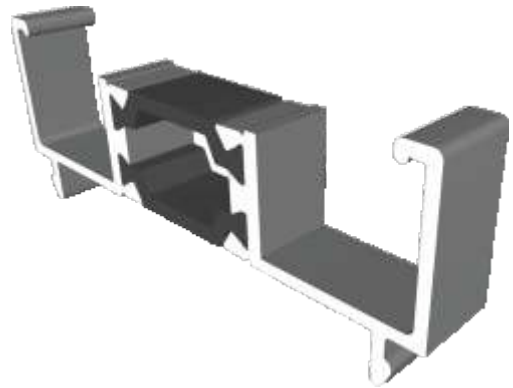

AW724 - 20mm Extension For 70mm Frames