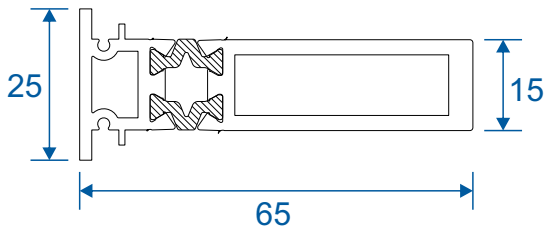

Couplers

AW703 - 15mm Coupler For 58mm Frame