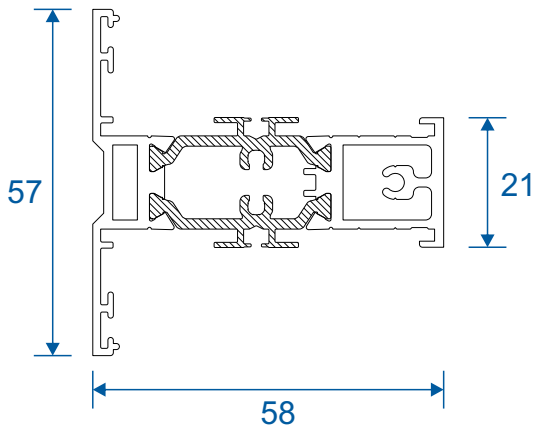

Mullions & Transoms

AW631 - 57mm Transom / Mullion