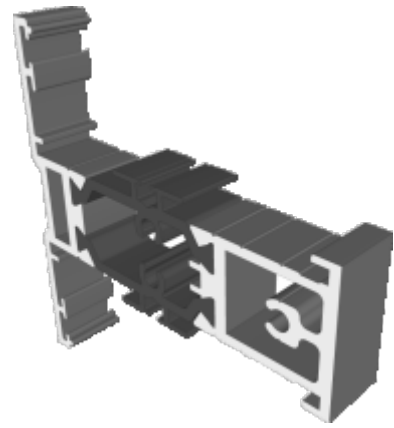

Mullions & Transoms

AW631 - 57mm Transom / Mullion