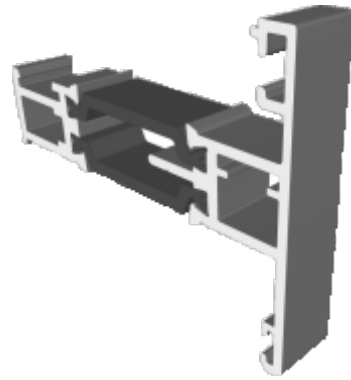

Opening Vents

AW685 - Internally Glazed Flat Sash