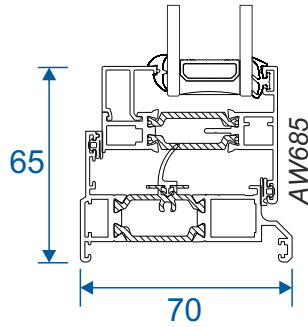

'A' Rated Opening Windows

Opening Vents With AW600 Outer Frame

'A' Rated Windows Glass Specification

'A' Rated configurations using outer frames: AW600, AW603, AW604 with vents AW614, AW685, AW686, AW690 will use:

28mm Unit, Diamant glass, Planitherm Total +, 90% Argon Filled, Swiss V Spacer