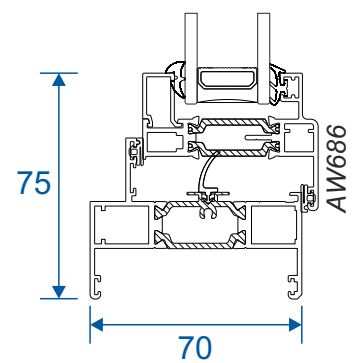

Opening Vents With AW622 Outer Frame