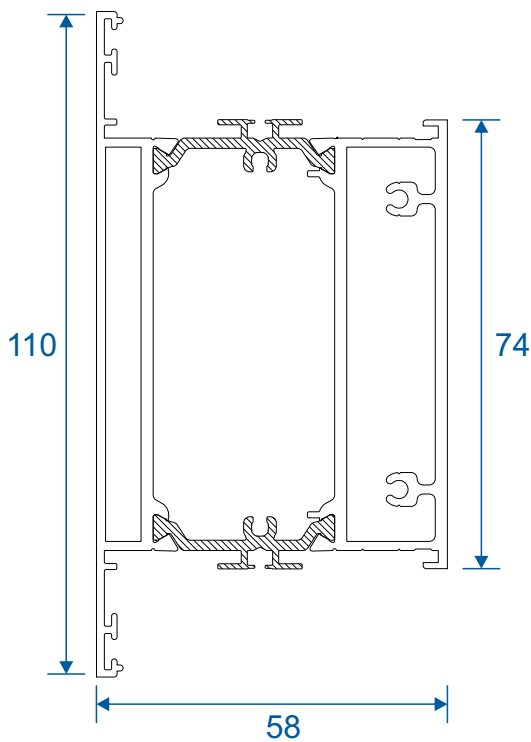

AW635 - 110mm Midrail