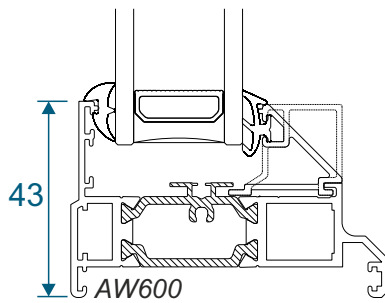

Fixed Lite 70mm Frames