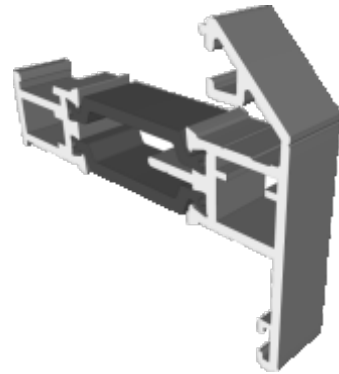

AW614 - Internally Glazed Chamfered Sash