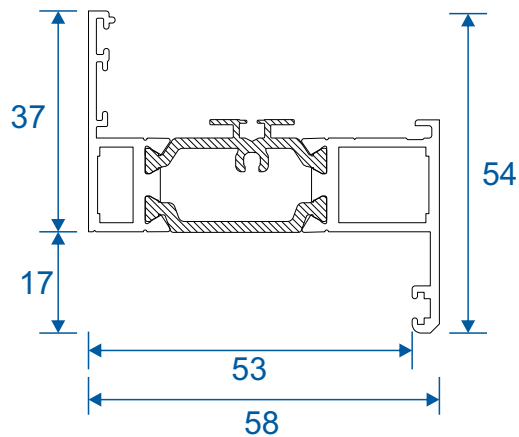

AW603 - 58mm Odd Leg