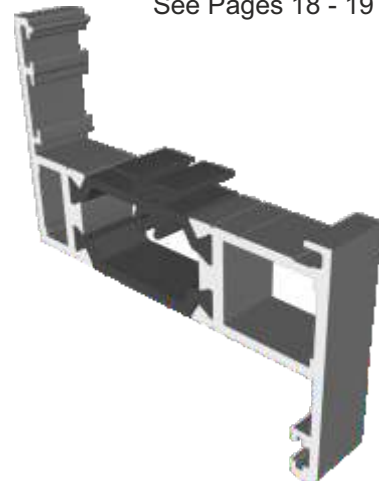

Needed For An 'A' Rated Window
See Pages 18 - 19