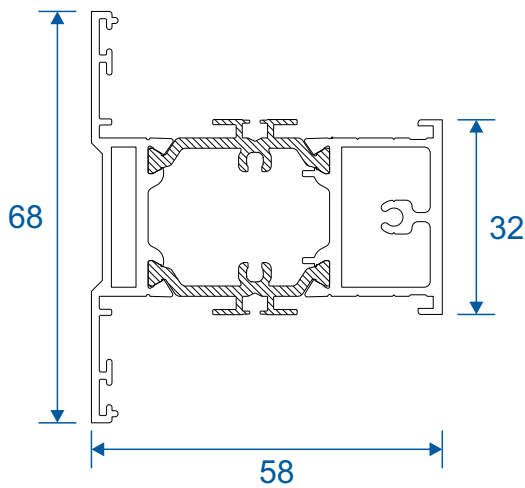

AW633 - 68mm Transom / Mullion