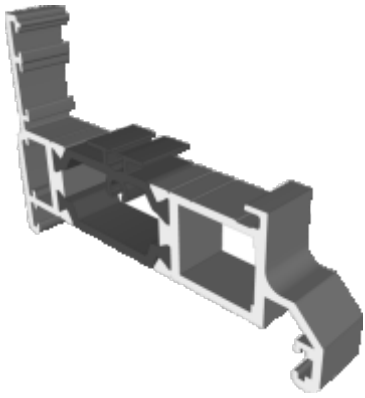

Outer Frames

AW600 - 70mm Slim Equal Leg

Needed For An 'A' Rated Window
See Pages 18 - 19