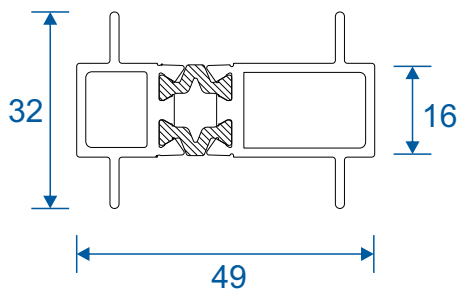

AW710 - Hidden Coupler For 58mm Frame