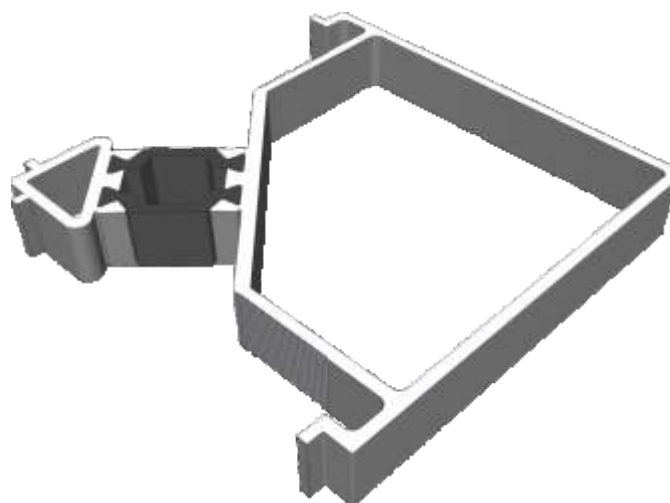

AW720 - 90 Degree Post For 70mm Frame