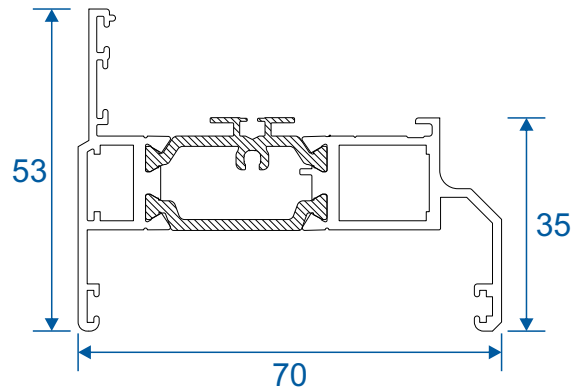

AW601 - 70mm Equal Leg