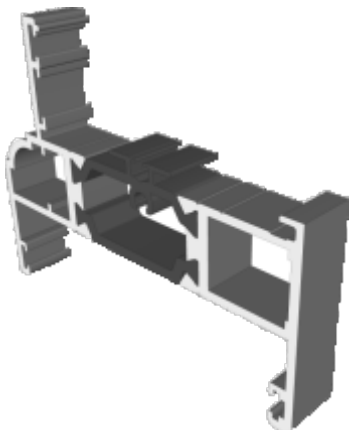

AW602 - 70mm Ovolo Equal Leg