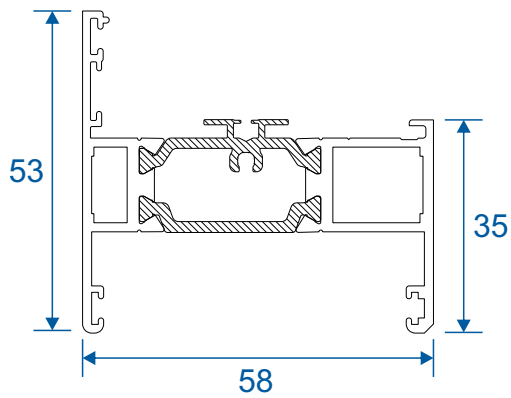

AW605 - 58mm Equal Leg