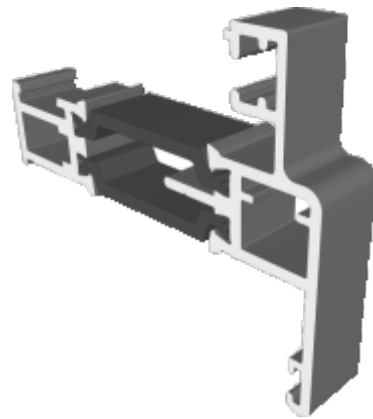

AW686 - Internally Glazed Stepped Sash