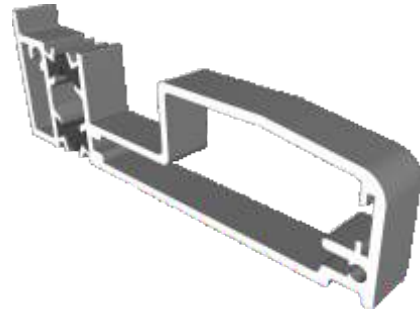

Cills

AW570 - 96mm Projection Cill