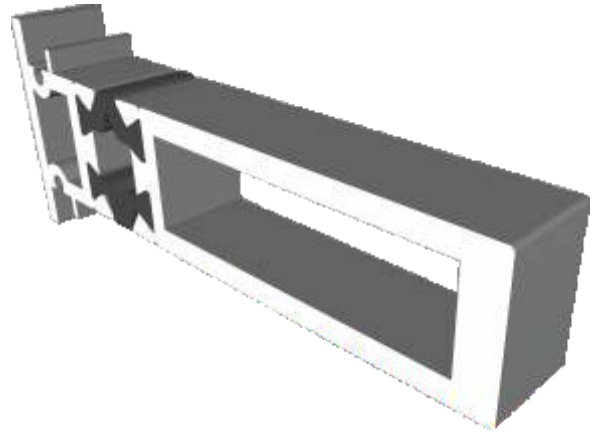

Couplers

AW703 - 15mm Coupler For 58mm Frame