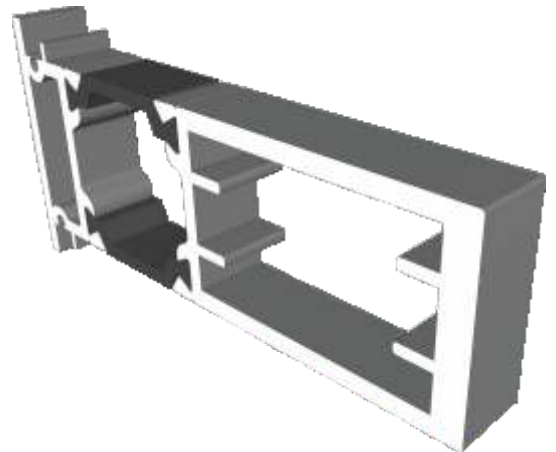

AW705 - 26mm Coupler For 70mm Frame